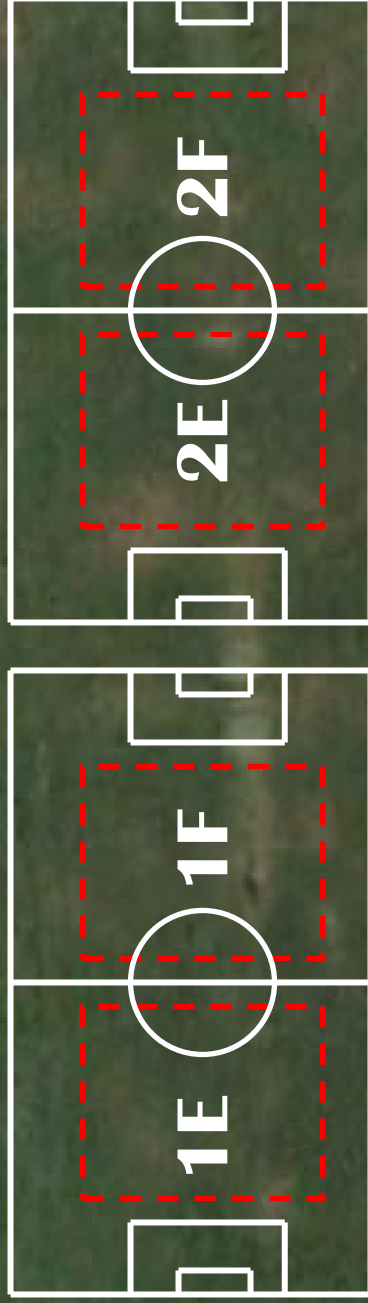

Pitch Information

U9 - U10

U9 Mixed / Girls: 10:30am
 U10 Mixed / Girls: 11:30am

Pitch Size 40m x 30m

As at 23 April 2008

Pitch Direction

Pitch Allocation

U9 – 10.30am

Mixed: 1E, 1F, 2E, 2F

Girls: 4E, 4F

U10 – 11.30am

Mixed: Link to U9 allocations

Girls: Link to U9 allocations

Wheeler Cr.

Hvland Pl.

Pavilion