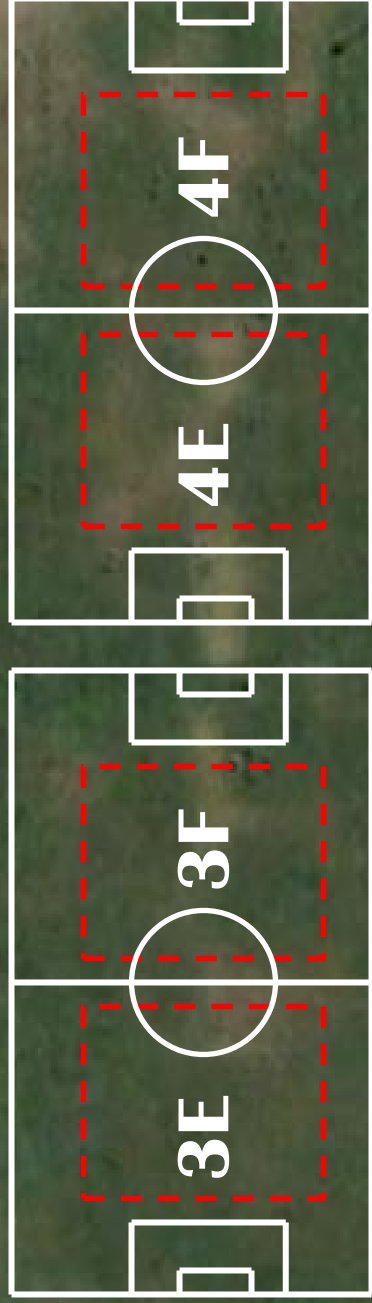

Pitch Information

U9 - U10

U9 Mixed / Girls: 10:30am
 U10 Mixed / Girls: 11:30am

Pitch Size 40m x 30m

As at 23 April 2008

Pitch Direction

Pitch Allocation

U9 – 10.30am

Mixed: 1E, 1F, 2E, 2F

Girls: 4E, 4F

U10 – 11.30am

Mixed: Link to U9 allocations

Girls: Link to U9 allocations

Wheeler Cr.

Hvland Pl.

Pavilion